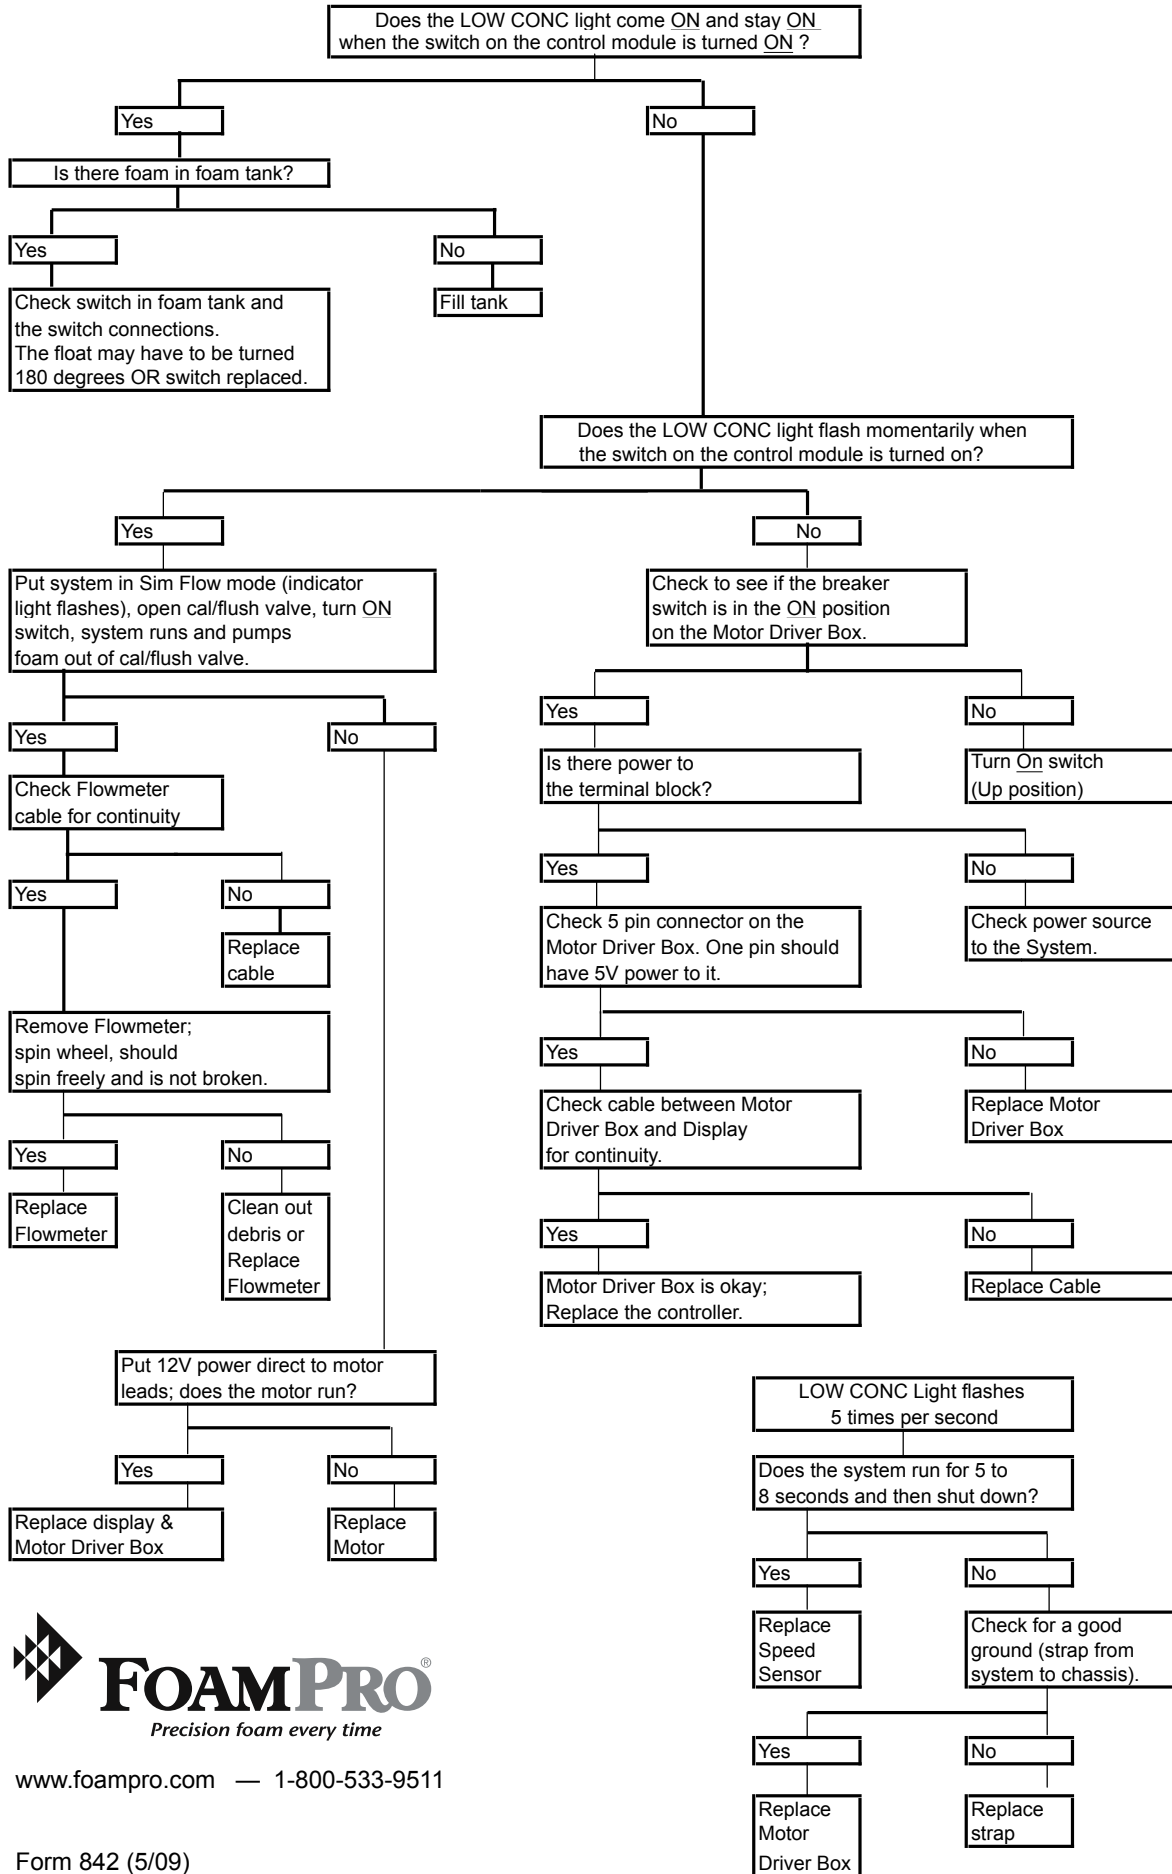

1600 SERIES TROUBLESHOOTING GUIDE

System will not operate

www.foampro.com — 1-800-533-9511

Form 842 (5/09)

2000 SERIES TROUBLESHOOTING GUIDE

System will not operate